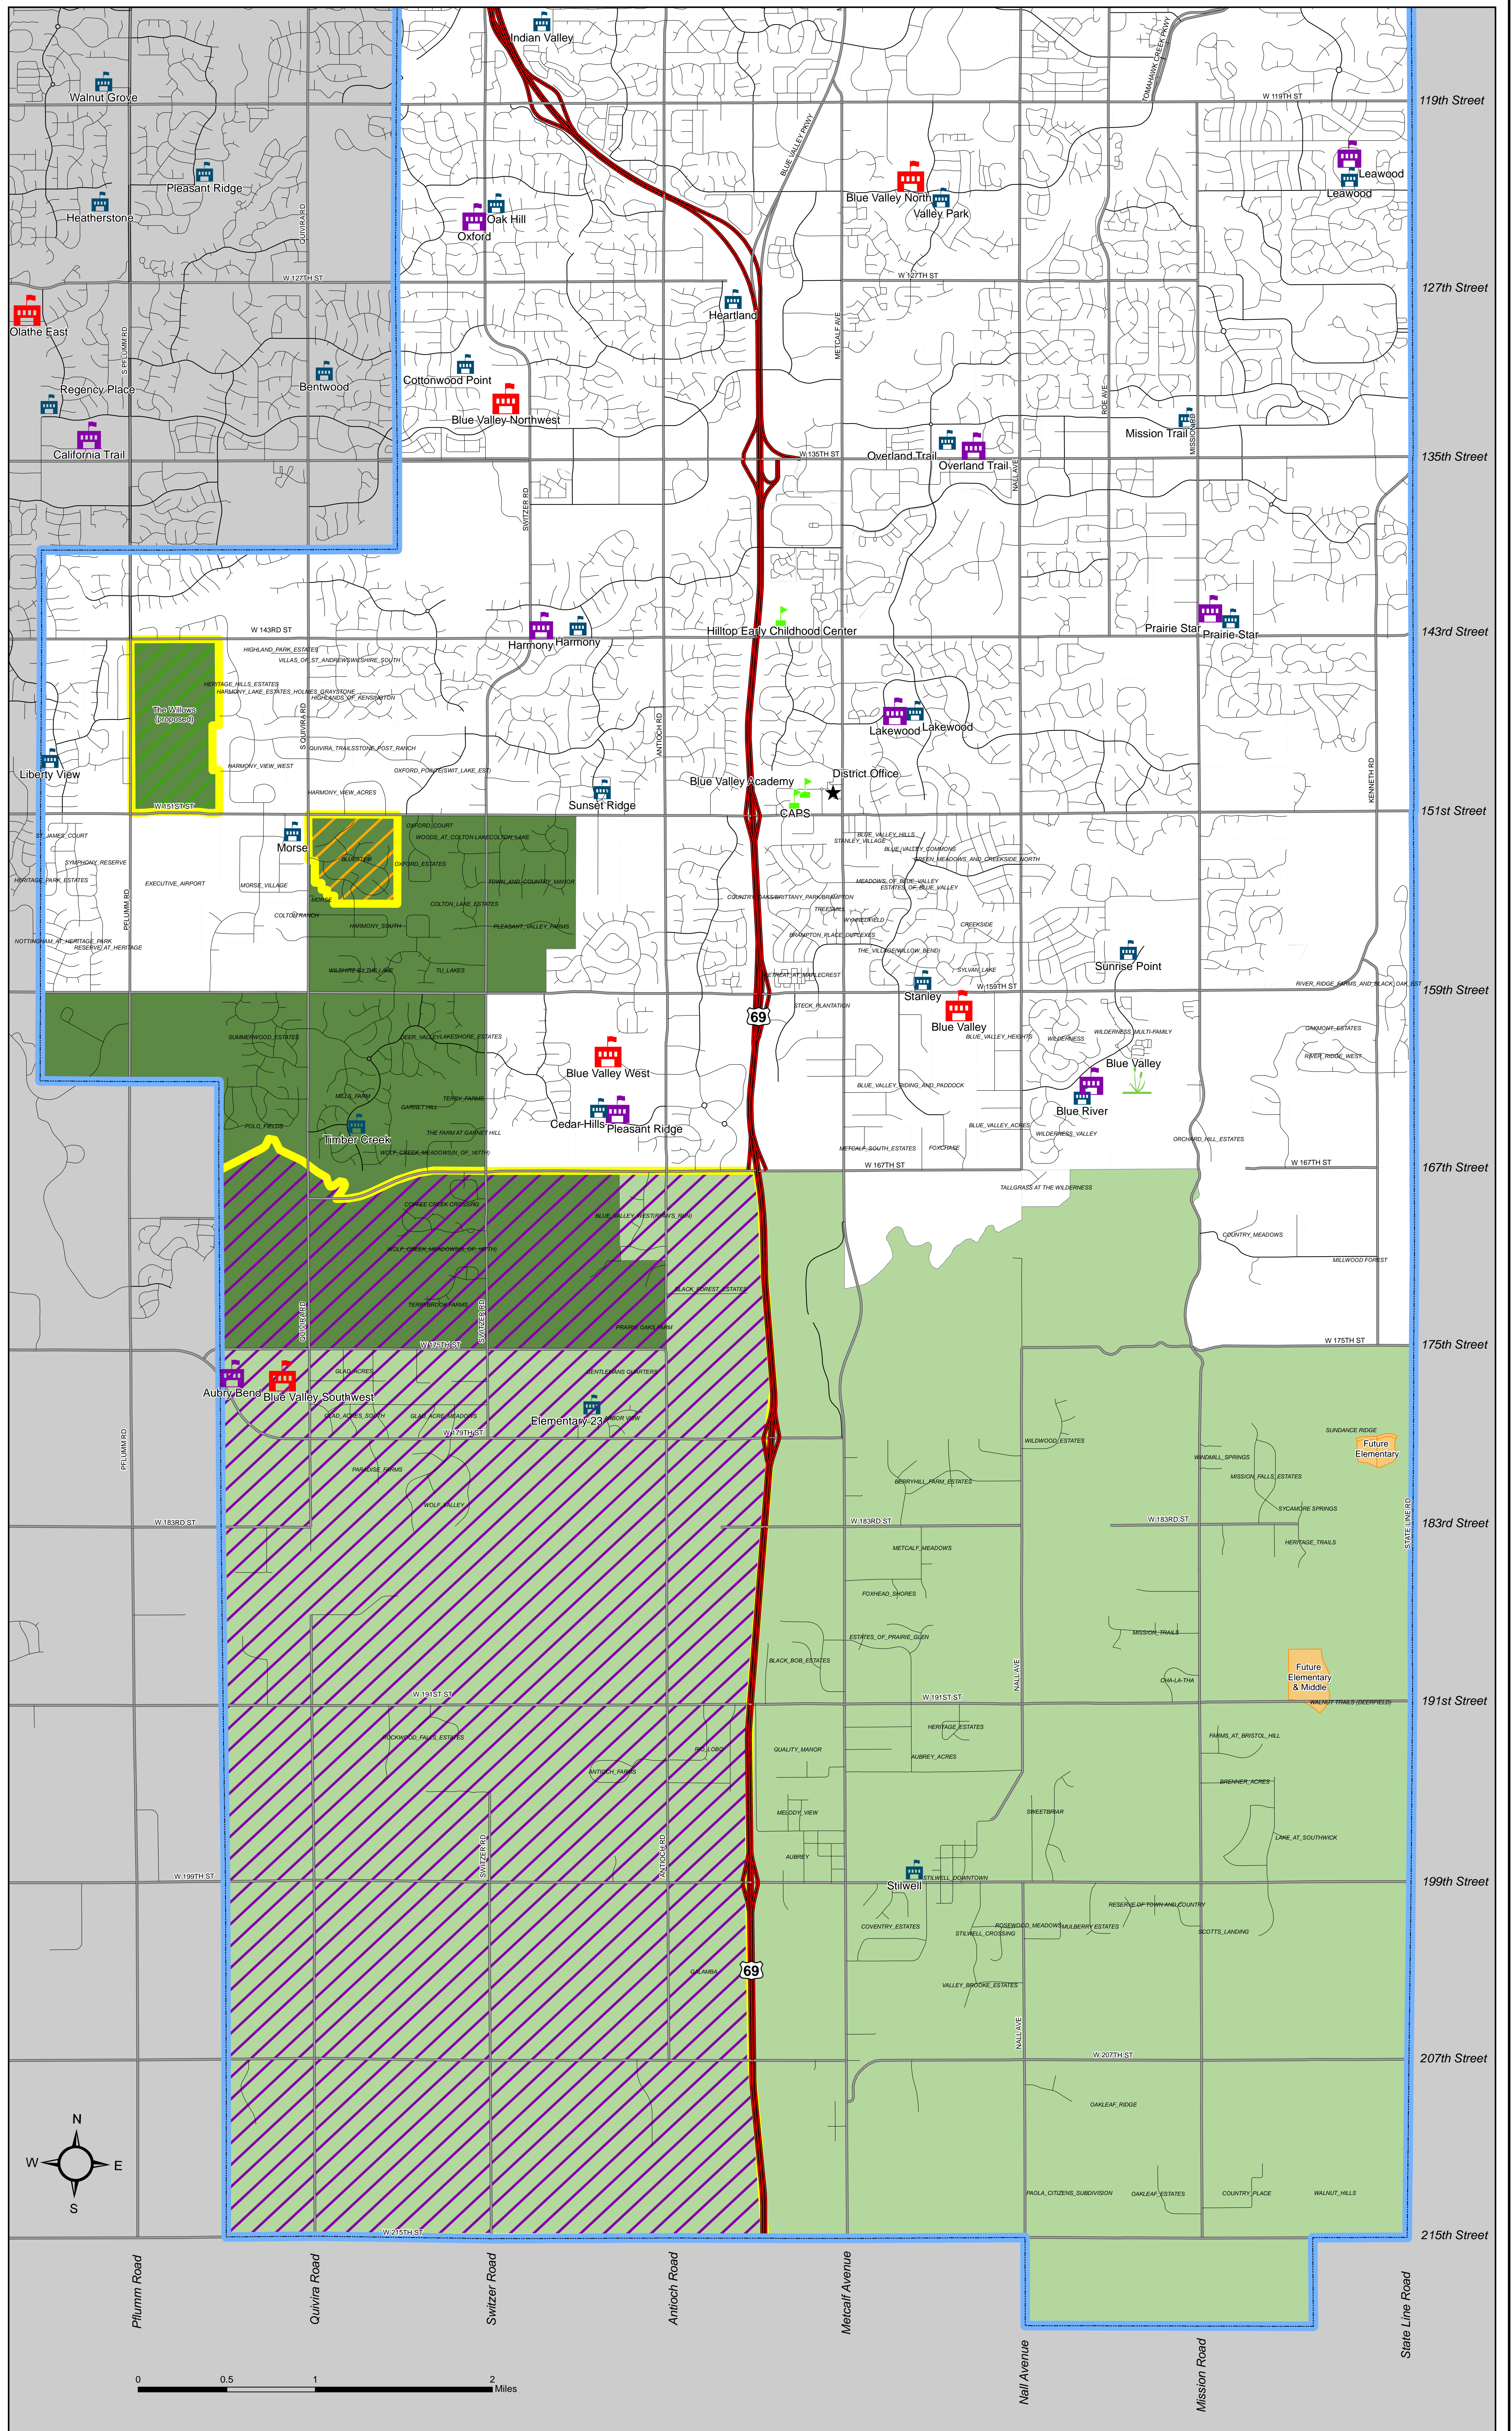

2015 Facility Planning

Approved Elementary Boundary Adjustments

Preliminary boundary for Elementary 23, and near-term adjustments for select neighborhoods including The Willows to Liberty View Elementary and Bluestem to Morse Elementary in 2016/17.

Legend

Public Schools

School Type

- High
- Middle
- Elementary
- Other Programs
- Blue Valley School District

Roads

- Highway
- Thoroughfare
- Collector
- Dual Centerline
- Local

Draft Elementary Changes

- Elementary 23
- Timber Creek to Morse
- Timber Creek to Liberty View
- Future School Sites
- Timber Creek Boundary 2015
- Stilwell Boundary 2015
- District Office Campus

Other School Resources

- Wilderness Science Center

Updated January 12, 2016.

Erik Pollom, AICP
Planning & Demographic Research Coordinator
Blue Valley School District
(913) 239-4058